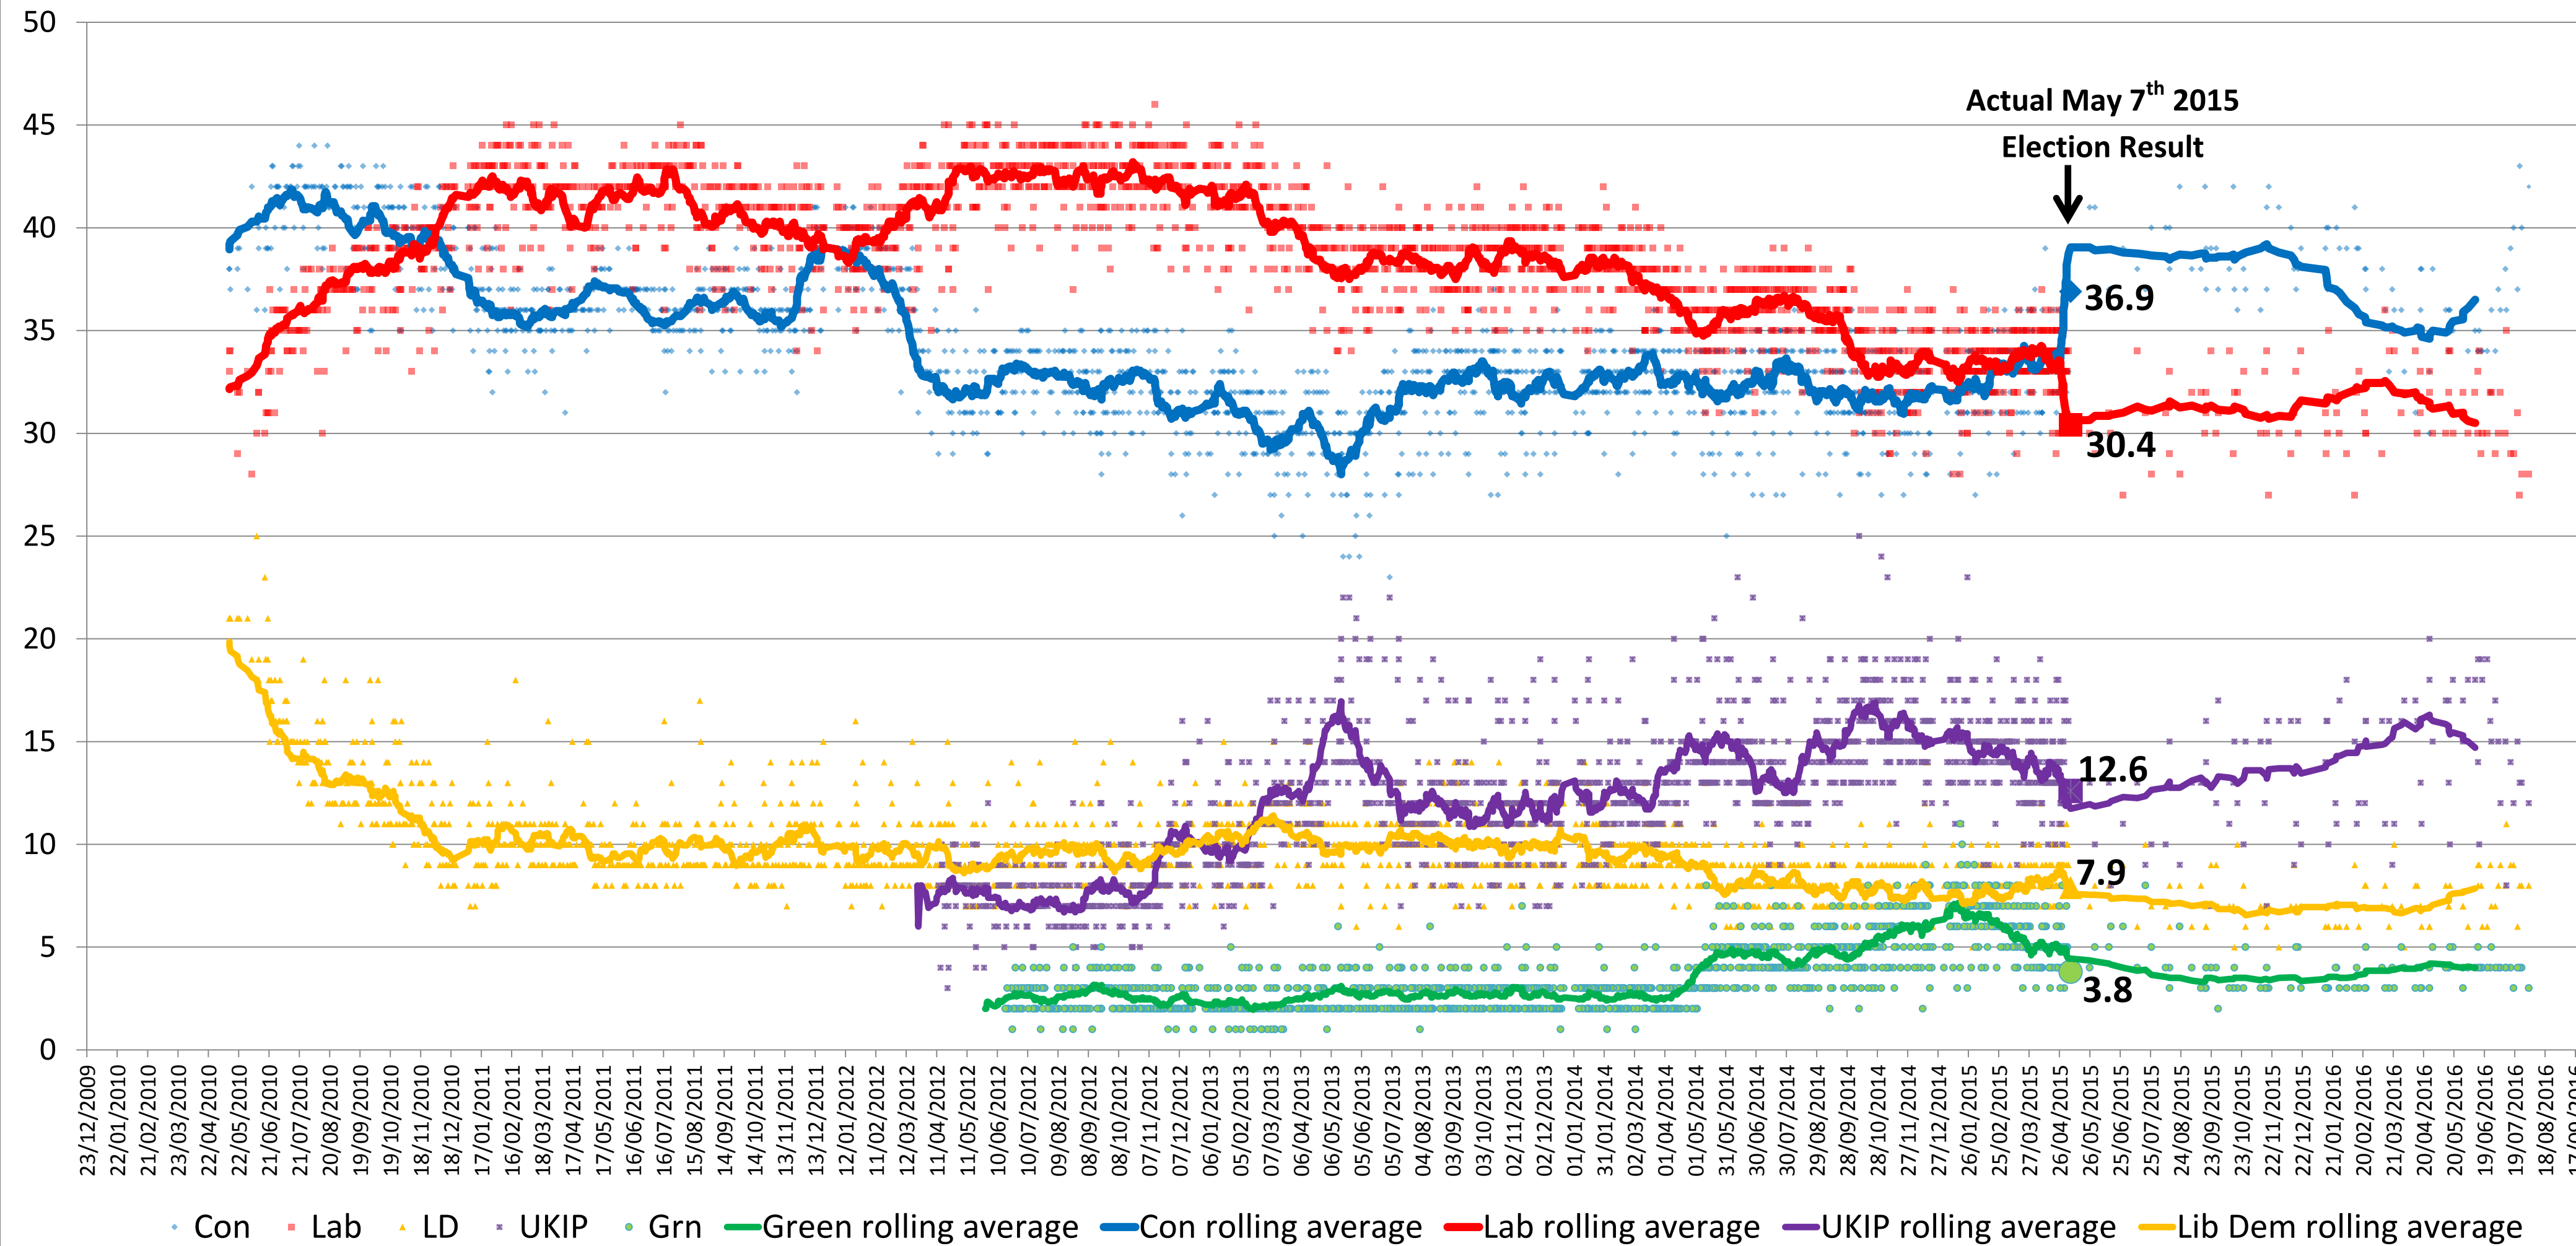

UK POLLING SINCE MAY 2010 GENERAL ELECTION

UK POLLING SINCE MAY 2010 GENERAL ELECTION

UK POLLING MAY 2010 to MAY 2015

Actual May 7th
election result