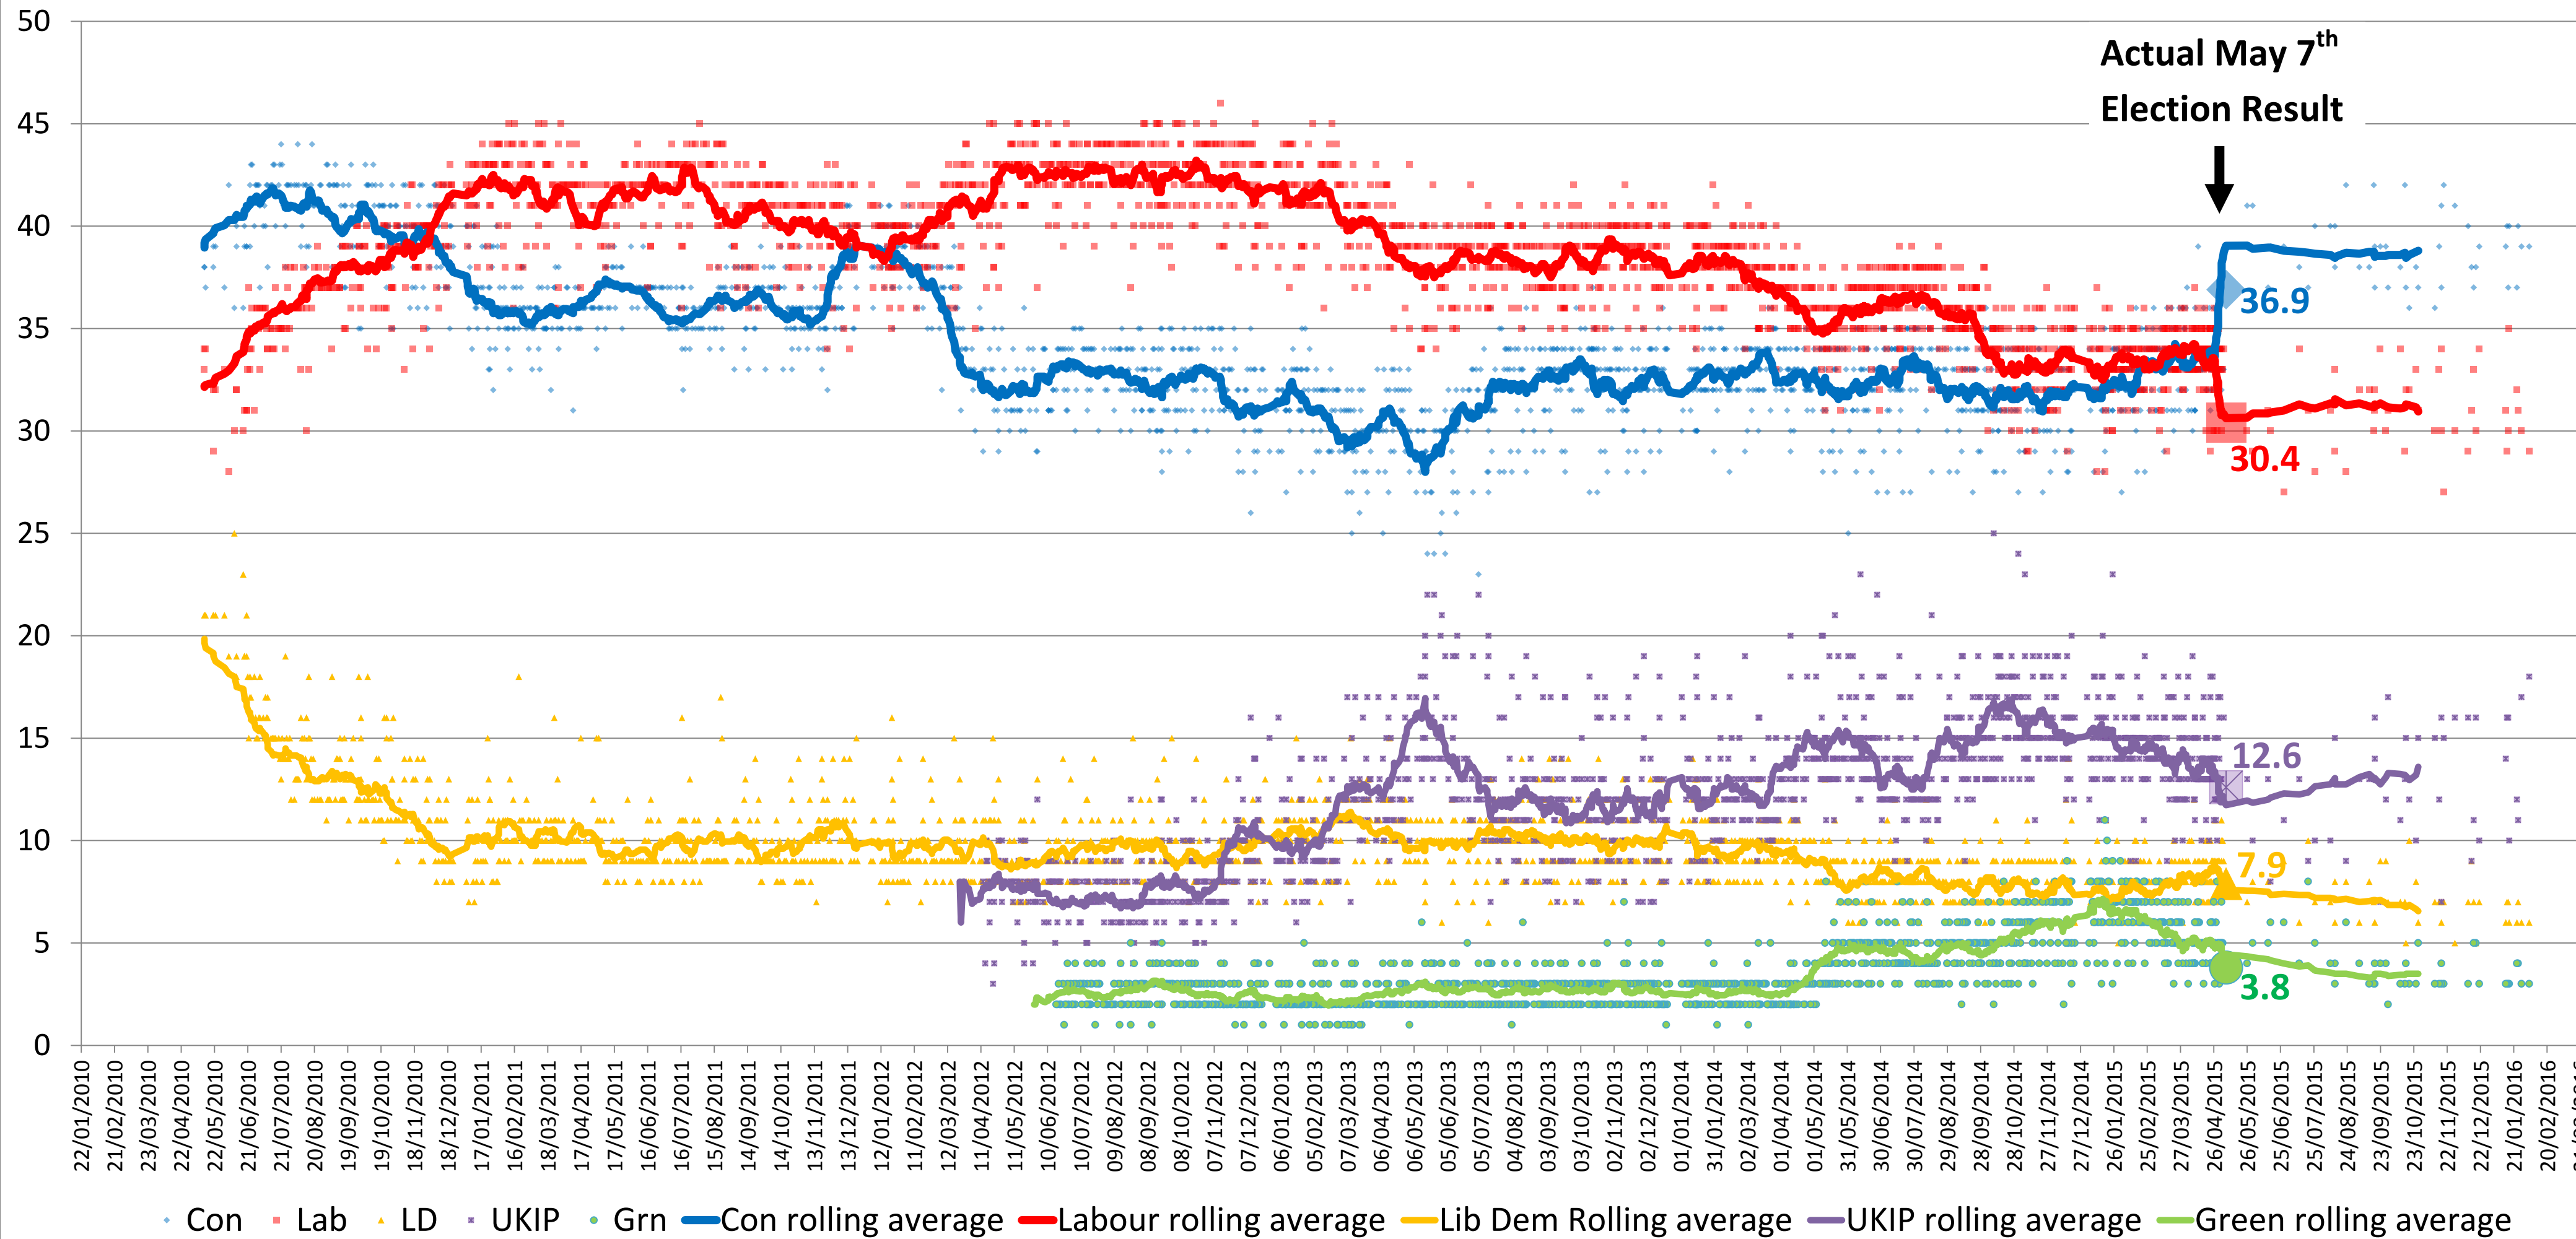

UK POLLING SINCE MAY 2010 GENERAL ELECTION

UK POLLING SINCE MAY 2010 GENERAL ELECTION

UK POLLING MAY 2010 to MAY 2015

Actual May 7th
election result